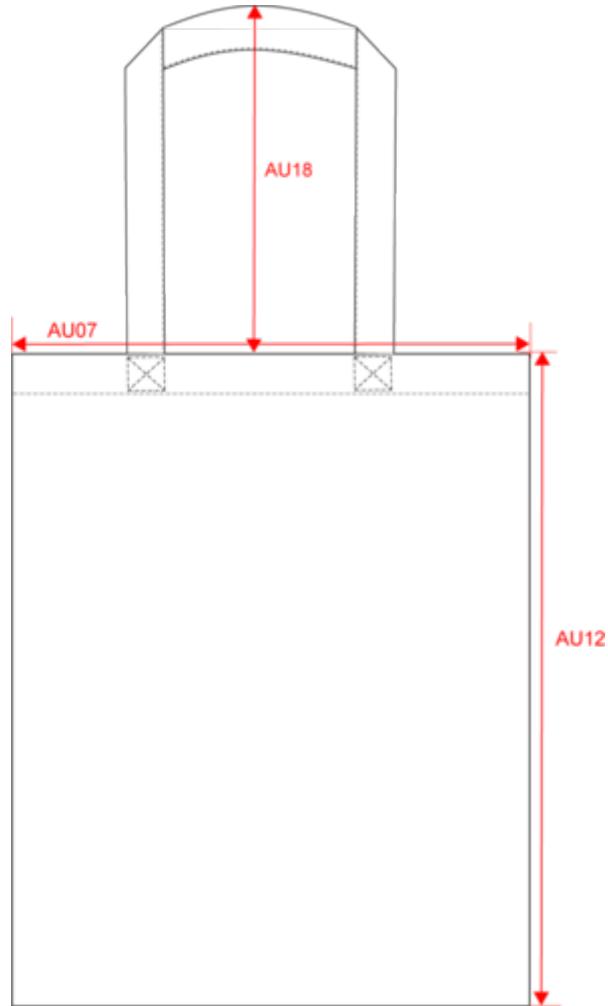

Logistic

Country of origin

Customs code

Washing instructions

KI0755

Shopping bag

Dimensions (cm)

Measurements in cm	One size
AU07 - Total width	38.00
AU12 - Total height	42.00
AU18 - Shoulder straps total height	32.00

1

200

Sizes	Width (cm)	Height (cm)	Length (cm)	Net weight (kg)	Gross weight (kg)	Pieces/Box	Pieces/Bundle
One Size	40.00	0.00	60.00	0.00000	0.00000	200	1